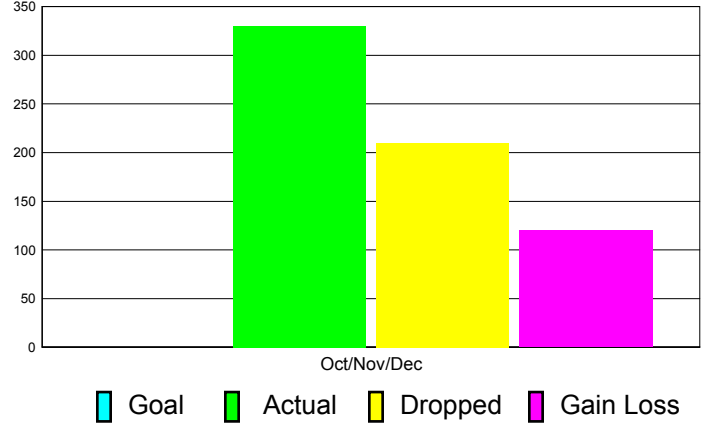

Membership Results 2011-2012

Goal, New, Dropped, Gain/Loss