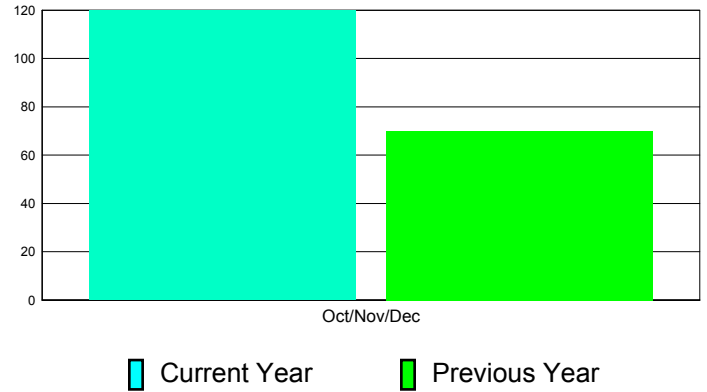

Comparison of Membership Gain/Loss

Current Year Compared to the Previous Year